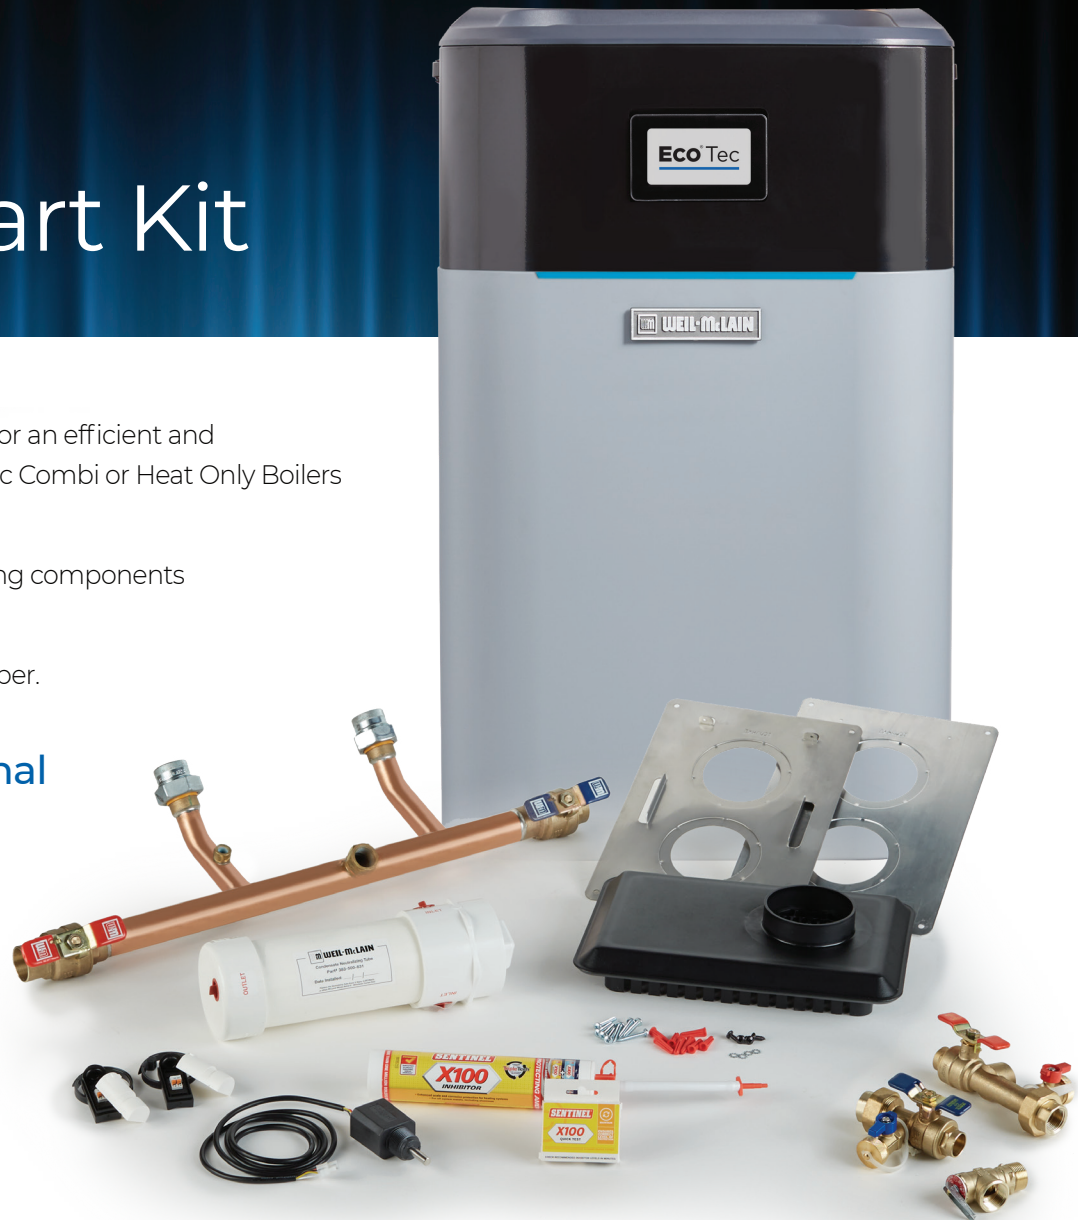

## Provides a Professional Appearance

Kit includes Easy-Up Manifold:  
Neat joints, color-coded valves,  
for a precise and true installation

### Kit Part # 383-700-395 for ECO Tec Heat Only Boilers

Easy-Up Manifold	383-700-343
Sidewall Vent Cap	383-500-397
Sentinel Quick Test Kit	592-900-005
Sentinel Corrosion Inhibitor	592-900-002
Condensate Neutralizer	383-500-631
Low Water Cut Off	511-100-005
System Sensors (2)	383-700-371

### Kit Part # 383-700-396 for ECO Tec Combi Boilers

Easy-Up Manifold	383-700-343
Sidewall Vent Cap	383-500-397
Sentinel Quick Test Kit	592-900-005
Sentinel Corrosion Inhibitor	592-900-002
Condensate Neutralizer	383-500-631
Low Water Cut Off	511-100-005
System Sensors (2)	383-700-371
Service Valve Kit	383-700-346